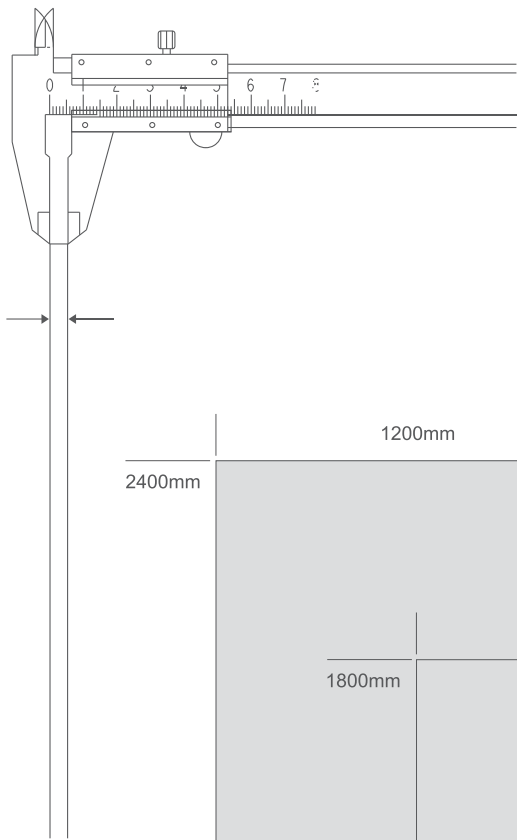

### ○ Big Size

Available size :

1200 x 2400mm, 900x1800mm.

Less joint, better hygiene, more spacious decorative effect.